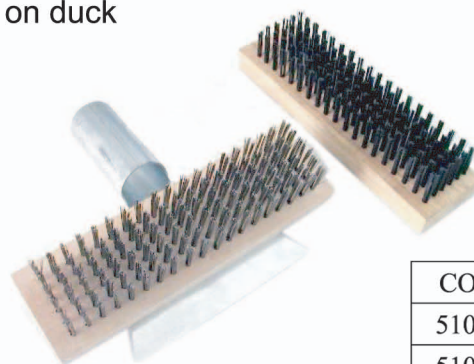

Wool		Nylon	
CODE	Size mm	CODE	Size mm
510334	100	510349	100
510336	150	510351	150
510338	200	510353	200
510340	250	510355	250
510342	300	510357	300

Mini Paint Rollers

Small sized roller designed for painting radiator, trim or other narrow surface. The inner diameter of the roller set up is 14 mm.

CODE	Width	Description	Unit
510461	100mm	Complete with Handle	Set
510462	100mm	Spare Roller only	Pc

Wire Deck Brushes

Used for sweeping rough floors or scraping surface rust on duck

CODE	Description
510630	With 1200mm long handle
510631	Wire brush head only