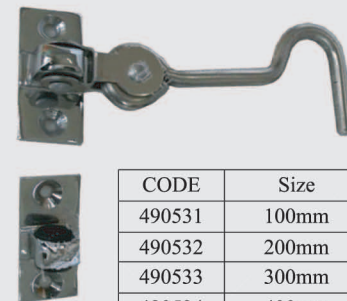

Mortise Latches with Level

Handle Model OHS-2110

For Passage Doors. Made of brass and chrome plate finished.

490107	Mortise latch with lever handle Model OHS-2110 (left or right hand of lock)	Set
--------	---	-----

Indicator Mortise Locks with Lever

Handle Model OHS-2270

For Private Room, Passage, Store Room and Toilet Doors Made of brass and chrome plate finished.

490113	Cylinder mortise lock with lever handle Model OHS-2320 (left or right hand of lock)	Set
--------	--	-----

Master Key System Padlocks and Key

Below is an example of a building where each door is individually keyed with one master key to control each floor and a grand master key to open every door.

CODE	Description	Size
490511	Padlock master key ,brass	40mm
490512	Padlock master key ,brass	50mm
490513	Padlock master key ,brass	60mm
490514	Master key only for padlock	

Dog Assemblies

CODE	Size mm		Type
	L1	L2	
493401	73	174	With 2 handles

Silent Door Hooks

For cabin doors the base is made of brass and the hook is stainless steel

CODE	Size
490531	100mm
490532	200mm
490533	300mm
490534	400mm