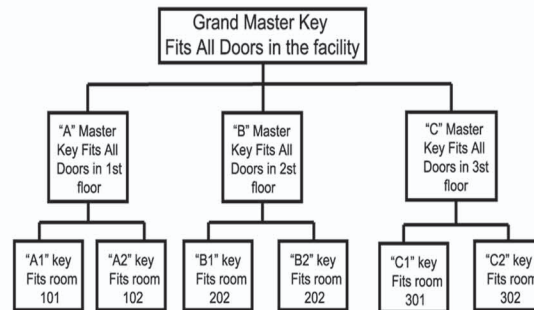

Mortise Latches with Level

Handle Model OHS-2110

For Passage Doors. Made of brass and chrome plate finished.

490107	Mortise latch with lever handle Model OHS-2110 (left or right hand of lock)	Set
--------	---	-----

Indicator Mortise Locks with Lever

Handle Model OHS-2270

For Private Room, Passage, Store Room and Toilet Doors Made of brass and chrome plate finished.

490113	Cylinder mortise lock with lever handle Model OHS-2320 (left or right hand of lock)	Set
--------	--	-----

Lever-Tumbler-Mortise Locks with Lever Handle

Model OHS-2320

For Passage and Store Room Doors. Made of brass and chrome plate finished.

490133	Lever tumbler mortise lock with lever handle Model OHS-2410 (left or right hand of lock)	Set
--------	---	-----

Master Key System Padlocks and Key

Below is an example of a building where each door is individually keyed with one master key to control each floor and a grand master key to open every door.

CODE	Description	Size
490511	Padlock master key ,brass	40mm
490512	Padlock master key ,brass	50mm
490513	Padlock master key ,brass	60mm
490514	Master key only for padlock	