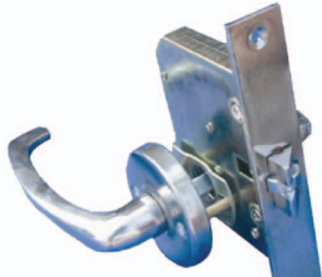

Mortise Latches with Level

Handle Model OHS-2110

For Passage Doors. Made of brass and chrome plate finished.

490107	Mortise latch with lever handle Model OHS-2110 (left or right hand of lock)	Set
--------	---	-----

Indicator Mortise Locks with Lever

Handle Model OHS-2270

For Private Room, Passage, Store Room and Toilet Doors Made of brass and chrome plate finished.

490113	Cylinder mortise lock with lever handle Model OHS-2320 (left or right hand of lock)	Set
--------	--	-----

Lever-Tumbler-Mortise Locks with Lever Handle

Model OHS-2320

For Passage and Store Room Doors. Made of brass and chrome plate finished.

490133	Lever tumbler mortise lock with lever handle Model OHS-2410 (left or right hand of lock)	Set
--------	---	-----

Master Key System Padlocks and Key

Below is an example of a building where each door is individually keyed with one master key to control each floor and a grand master key to open every door.

CODE	Description	Size
490511	Padlock master key ,brass	40mm
490512	Padlock master key ,brass	50mm
490513	Padlock master key ,brass	60mm
490514	Master key only for padlock	