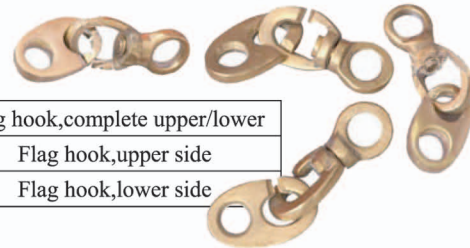

## Magnifying Glasses

Ordered by tens diameter. Available in lens sizes from 50 mm to 150 mm.

CODE	371026	371027	371028
Lens Diam.	75 mm	90 mm	100 mm

## Merchant Flag

Merchant Flag			
CODE	371201-371280	371101-371149 371301-371280	371401-371480
Size	3' x 4'	4' x 6'	6' x 8'
	#4	#3	#4
Inch	96x144	128x192	160x240

## Flag Hooks

Made of case brass or brass plated zinc die case.

371581	Flag hook,complete upper/lower
371582	Flag hook,upper side
371583	Flag hook,lower side