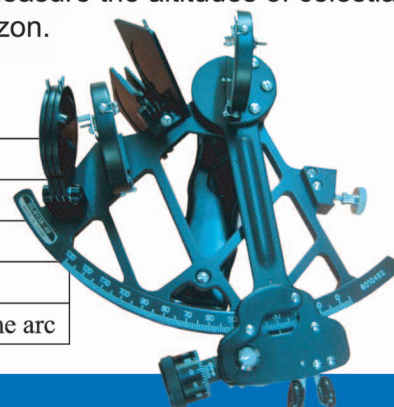

Nautical Sextants

A sextant is an instrument for measuring the angle between two objects by bringing into coincidence to the eye of the observer, rays of light received directly from one object and reflected from the other. Its principal use is to measure the altitudes of celestial bodies above the visible sea horizon.

CODE	370331
Star Telescope	3.5×40mm
Illumination	With Light
Radius	162mm
Graduation	-5—125 into 1 on the arc