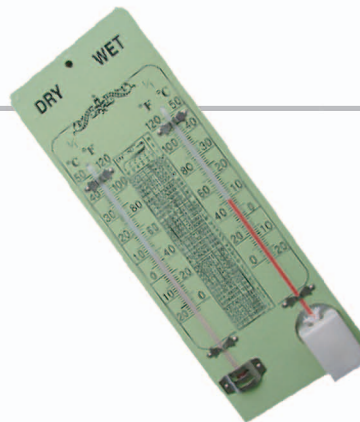

Wet & Dry Bulb Hydrometers

370251	Hygrometer,wet

Chart Dividers

CODE	371012	371013
Length	170mm	200mm